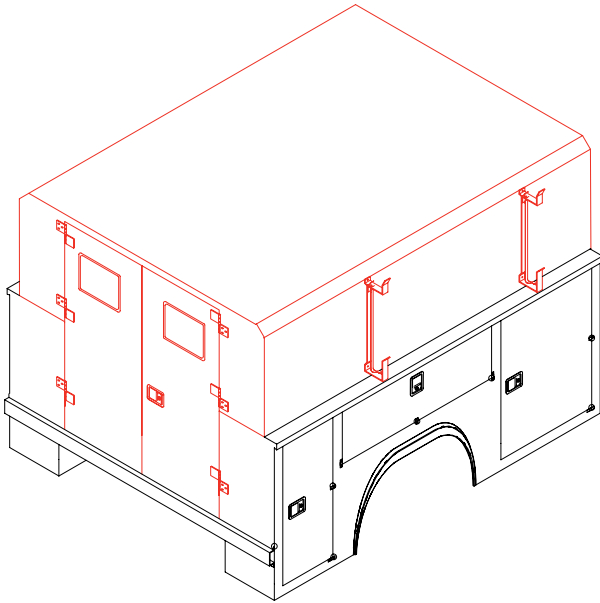

Model	Application
LRK2	Side mounted vertical for superstructure/canopy with 2 hold-down straps.