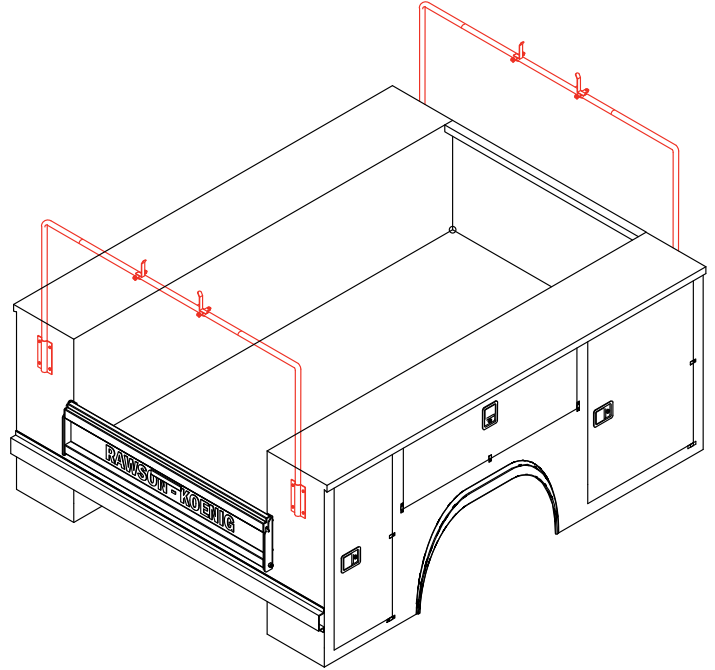

One-Piece Overhead Style. Bow Type.

Model	Application	Floor Width
BOW401P	All Service Bodies.	40"
BOW491P	All Service Bodies.	49"
BOW511P	All Service Bodies.	51"
BOW541P	All Service Bodies.	54"
BOW591P	All Service Bodies.	59"/60"
BOW651P	All Service Bodies.	65"

Not available with Rear Access Doors or Light Holes High.

Two-Piece Overhead Style. Bow Type.

Model	Application	Floor Width
LRO40	All Service Bodies.	40"
LRO49	All Service Bodies.	49"
LRO51	All Service Bodies.	51"
LRO54	All Service Bodies.	54"
LRO59	All Service Bodies.	59"/60"
LRO65	All Service Bodies.	65"