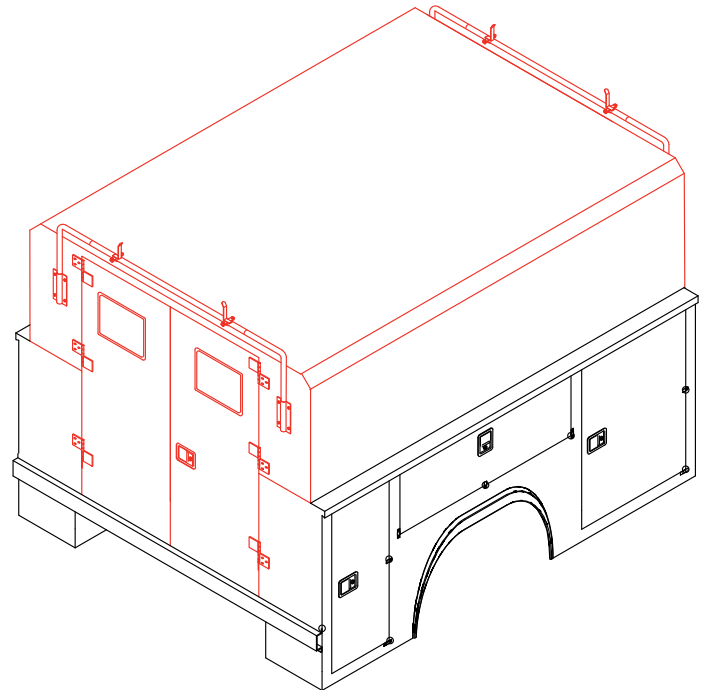

Not available with Rear Access Doors or Light Holes High.

Two-Piece Overhead Style. Bow Type.

Model	Application	Floor Width
LRO40	All Service Bodies.	40"
LRO49	All Service Bodies.	49"
LRO51	All Service Bodies.	51"
LRO54	All Service Bodies.	54"
LRO59	All Service Bodies.	59"/60"
LRO65	All Service Bodies.	65"

Not available with Rear Access Doors or Light Holes High.

One-Piece Overhead Style. Bow Type. For Bodies with Canopies

Model	Application	Floor Width
BOW40C1P	All Canopies.	40"
BOW49C1P	All Canopies.	49"
BOW51C1P	All Canopies.	51"
BOW54C1P	All Canopies.	54"
BOW59C1P	All Canopies.	59"/60"
BOW65C1P	All Canopies.	65"