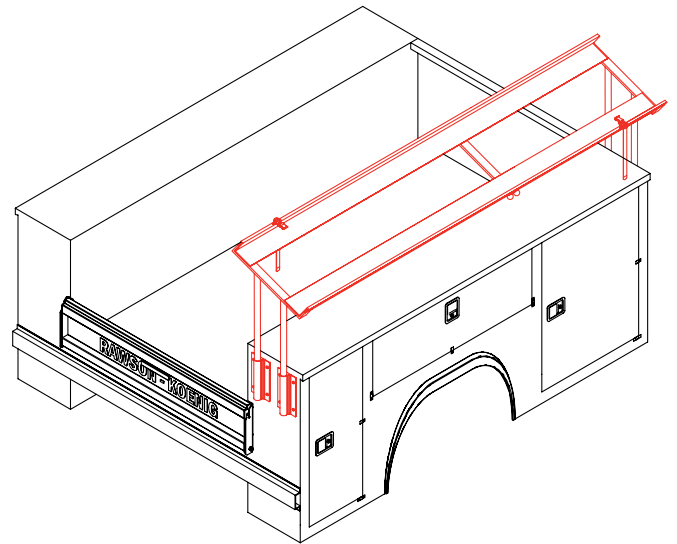

* Side Angle Type with full length rails and two (2) hold-down straps.

Model	Application	Body Length
LRA74	All Service Bodies	74"
LRA80	All Service Bodies	80"
LRA84	All Service Bodies	84"
LRA96	All Service Bodies	96"
LRA108	All Service Bodies	108"
LRA132	All Service Bodies	132"
LRA156	All Service Bodies	156"
LRA168	All Service Bodies	168"

Not available with Rear Access Doors or Light Holes High.